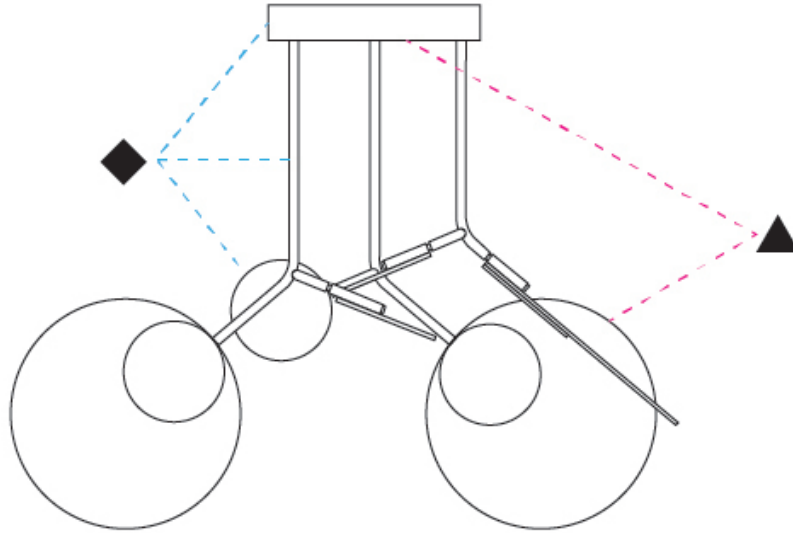

BALLON SUSPENSION

D71034-

PROJECT

TYPE

SPECIFIER

QUANTITY

DATE

D