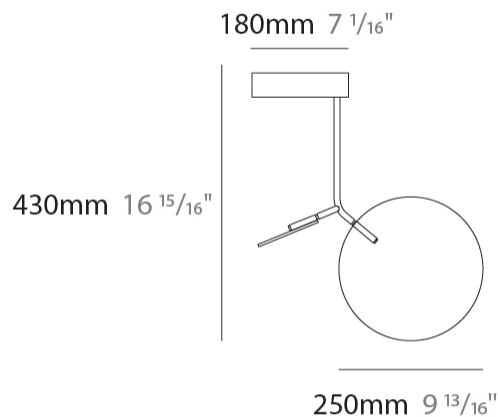

BALLON SUSPENSION

D71031-

base number   Finish Options   -   Finish Options

1. To build a product code in our configurator select the specify button on the base model # product page
2. To build a manual product code on this datasheet choose from the options listed below in blue font and add the suffix to the base model #

GENERAL

Series: Ballon
Partner: Tunto
Division: Design
Installation: Suspension
Product Type: Pendant
Mounting Location: Ceiling
Light Distribution: Adjustable

PHYSICAL

Shape: Abstract
Width (mm): 390
Width (in): 15 ³/₈
Height (mm): 430
Height (in): 16 ¹⁵/₁₆
Diffuser: Opal - PMMA with Small Panel
Fixture Finish: [WAL](#) / [OAK](#) / [BLK](#) / [WHI](#) / [GWI](#) / [GBK](#)
Holder Finish: [WHI](#) / [BLK](#) / [GWI](#) / [GBK](#)
Fixture Material: Metal / Wood
Primary Material: Wood

ELECTRICAL

Lamp Type: LED
Total Output Wattage (W): 12.6
Dimming: Tri-Mode (Non-Dimming and Phase Dimming (120Vac only) and 0-10V Dimming)
Driver Included: Yes
Driver Location: Integrated
Driver Type: Constant Current - Universal
Driver Class: Class 2
Input Voltage (V): 120 - 277
Constant Current (MA): 700

LED

Number of LEDs: 2
Color Temperature (°K): 3000
Max. Delivered Lumen (lm): 500
CRI: >85 CRI
Lamp Life (hrs): 50000

OPTICAL

Adjustability: Rotational 330°

RATINGS AND CERTIFICATIONS

Certified By: Certified for North American Standards
IP rating: IP20

PROJECT _____
TYPE _____
SPECIFIER _____
QUANTITY _____
DATE _____