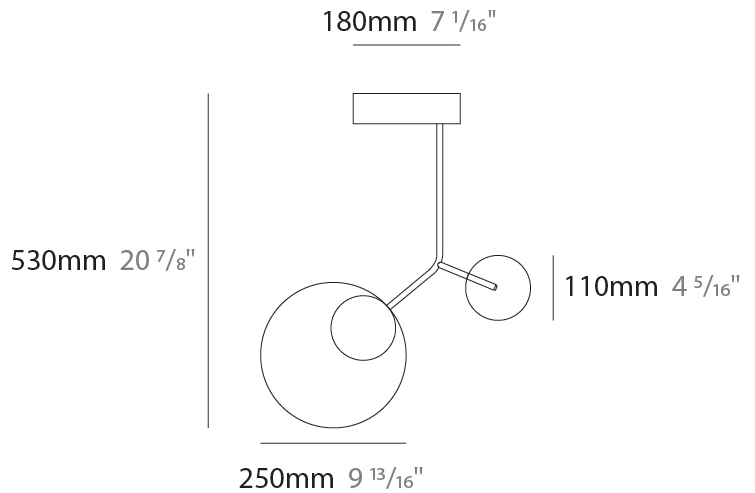

BALLON SUSPENSION

D71032- -

base number   Finish Options   Finish Options

1. To build a product code in our configurator select the specify button on the base model # product page
2. To build a manual product code on this datasheet choose from the options listed below in blue font and add the suffix to the base model #

GENERAL

Series: Ballon
Partner: Tunto
Division: Design
Installation: Suspension
Product Type: Pendant
Mounting Location: Ceiling
Light Distribution: Adjustable

PHYSICAL

Shape: Abstract
Width (mm): 390
Width (in): 15 ³/₈
Height (mm): 530
Height (in): 20 ⁷/₈
Diffuser: Opal - PMMA with Small Panel
Fixture Finish: [WAL / OAK / BLK / WHI / GWI / GBK](#)
Holder Finish: [WHI / BLK / GWI / GBK](#)
Fixture Material: Metal / Wood
Primary Material: Wood

ELECTRICAL

Lamp Type: LED
Total Output Wattage (W): 12.6
Dimming: Tri-Mode (Non-Dimming and Phase Dimming (120Vac only) and 0-10V Dimming)
Driver Included: Yes
Driver Location: Integrated
Driver Type: Constant Current - Universal
Driver Class: Class 2
Input Voltage (V): 120 - 277
Constant Current (MA): 700

LED

Number of LEDs: 2
Color Temperature (°K): 3000
Max. Delivered Lumen (lm): 500
CRI: >85 CRI
Lamp Life (hrs): 50000

OPTICAL

Adjustability: Rotational 330°

RATINGS AND CERTIFICATIONS

Certified By: Certified for North American Standards
IP rating: IP20

PROJECT
TYPE
SPECIFIER
QUANTITY
DATE